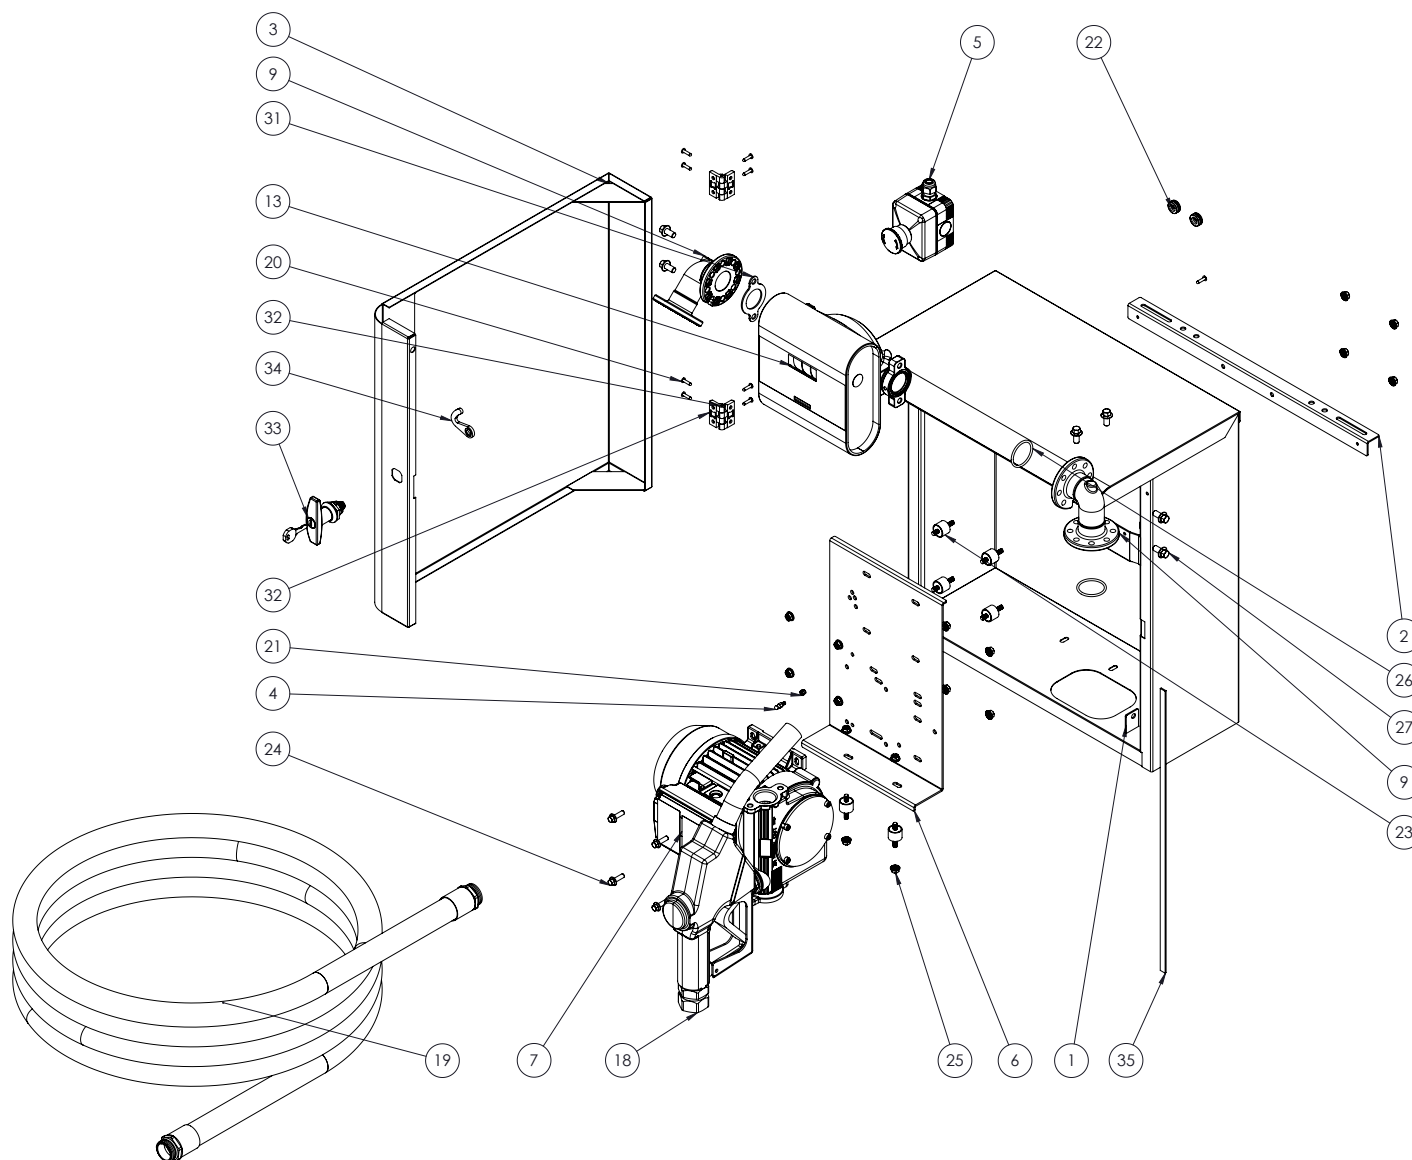

category

diesel dispenser

model

ARMADILLO

MADE IN ITALY

POS.	DESCRIPTION	CODE	QTY
1	ARMADILLO cabinet	618090000X	1
2	L-shaped support	6180970000X	1
3	ARMADILLO door	6180930000X	1
4	Metal closure	9470000000	1
5	Electrical panel	24003500000	1
6	electric pump support	6180920000X	1
7	Electric pump 60L	PA7000	1
9	Telephone 1" BSP/G	HT008L	2
13	Tech flow meter	TF3S1	1
18	automatic nozzle 60l	271501000000	1
19	Discharge pipe	TUB190411	1
20	Rivet 4x14	92501400000	10
21	Nut M4	82021410000	1
22	Cable gland	190100100000	2
23	Cylindrical damper	17001106	6
24	Hex head screw FR M6x20	81282325100	4
25	Flanged nut M6 ISO	4161 71000112	16
26	O-Ring Ø37x3	OR011	2
27	Hex head screw FR M8x16	VT005	6
31	Ring gasket	OR017	1
32	Armadillo hinge	AR00112844	2
33	Closing handle	AR005	1
34	Closing hook	AR006	1
35	Foam insulation	PF0051	1