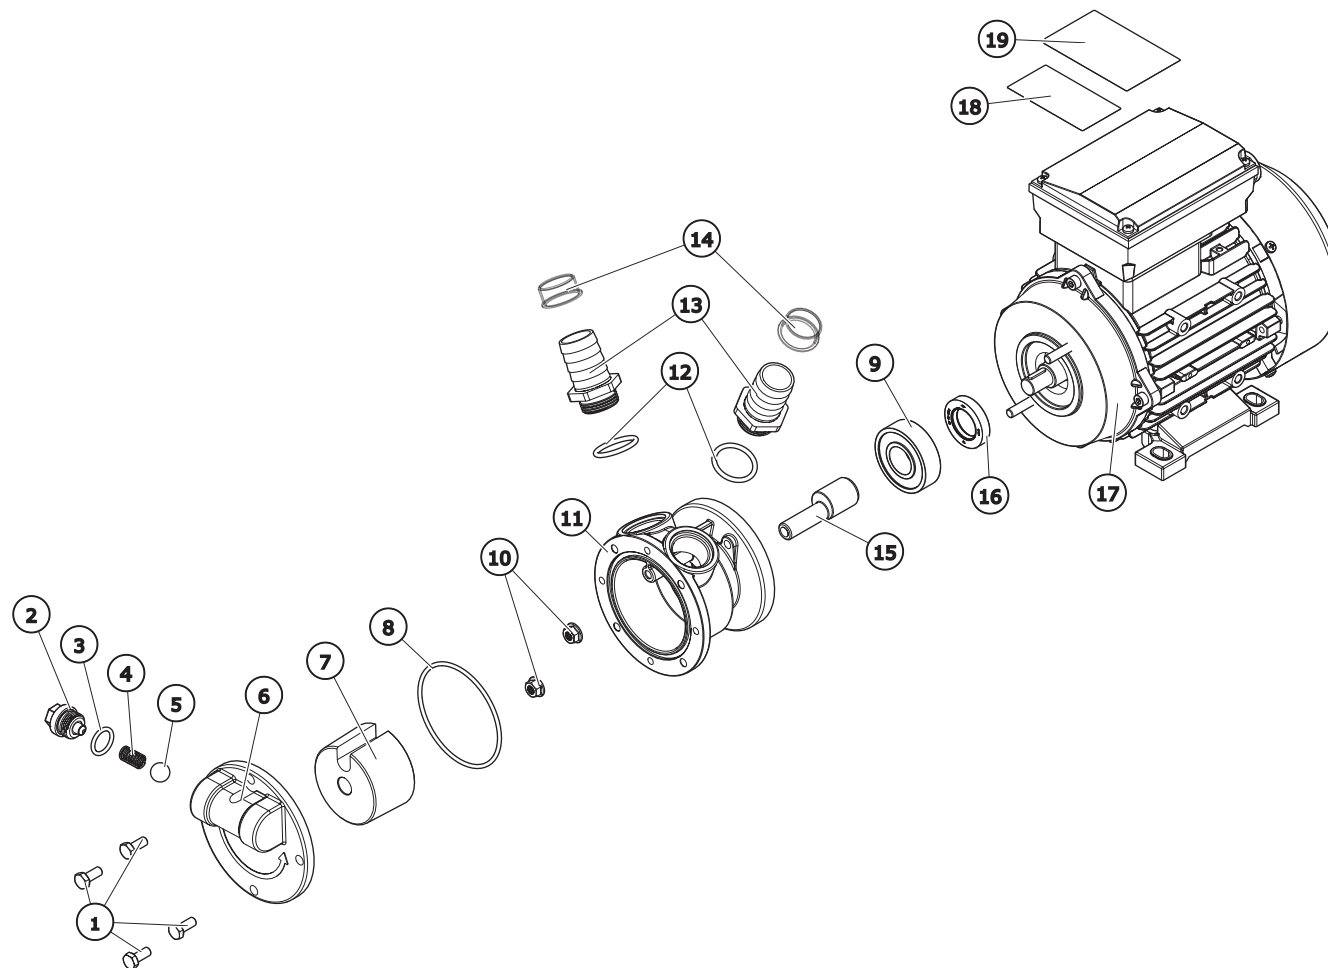

category

diesel/oil electricpump

model

E 220

MADE IN ITALY

POS.	DESCRIPTION	CODE	QTY
1	HEX HEAD SCREW M6X14	80232320100	4
2	BYPASS CAP	60330000000	1
3	O-RING 119 NBR	11010090400	1
4	BYPASS SPRING	33421124173	1
5	BALL	92020300000	1
6	PLASTIC CAP	615100000X	1
7	CONICAL DRUM	63000500000	1
8	O-RING 3281 NBR	11010500400	1
9	BALL BEARING	101001880000	1
10	FLANGED NUT M6	71000112	2
11	PUMP BODY	62501500000	1
12	O-RING 25X3 NBR	11010264600	2
13	RUBBER HOLDER 3/4X25	240015016000	2
14	PROTECTION CAP Ø25	163013300000	2
15	MOTOR SHAFT Ø20	62900700000	1
16	GASKET 20X35X7/7.5	12001019000	1
17	MOTOR E220/35 - 230V	23010100000	1
18	"CE" LABEL	-	1
19	"DANGER" LABEL	71000653	1