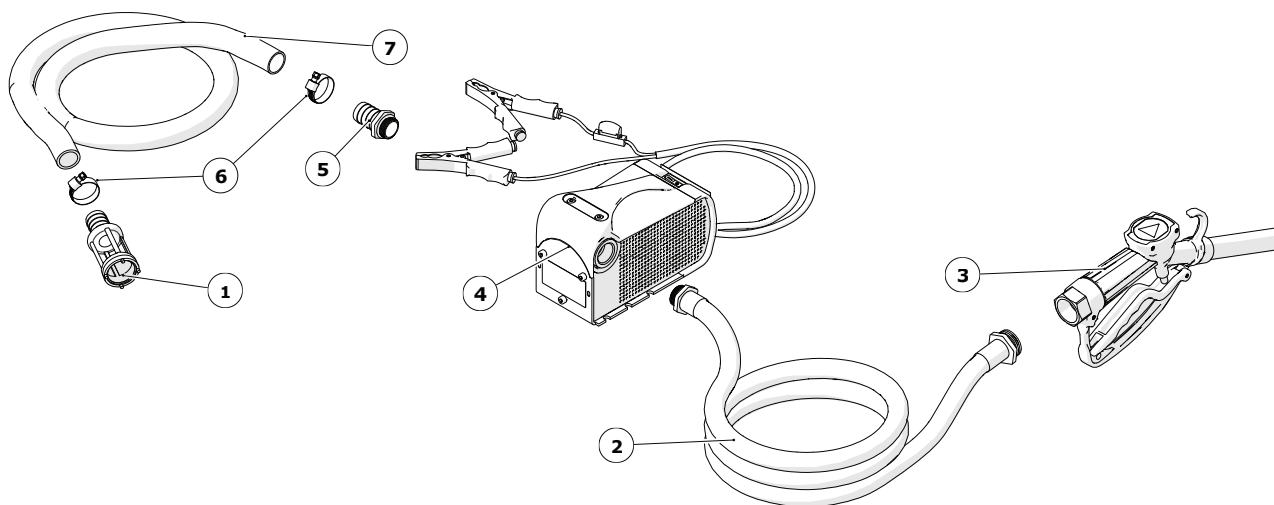

Adam Pumps spa
via della Resistenza 46/48
41011 Campogalliano (MO) - ITALIA

tel. +39 059 528 128
fax +39 059 528 437
info@adampumps.com