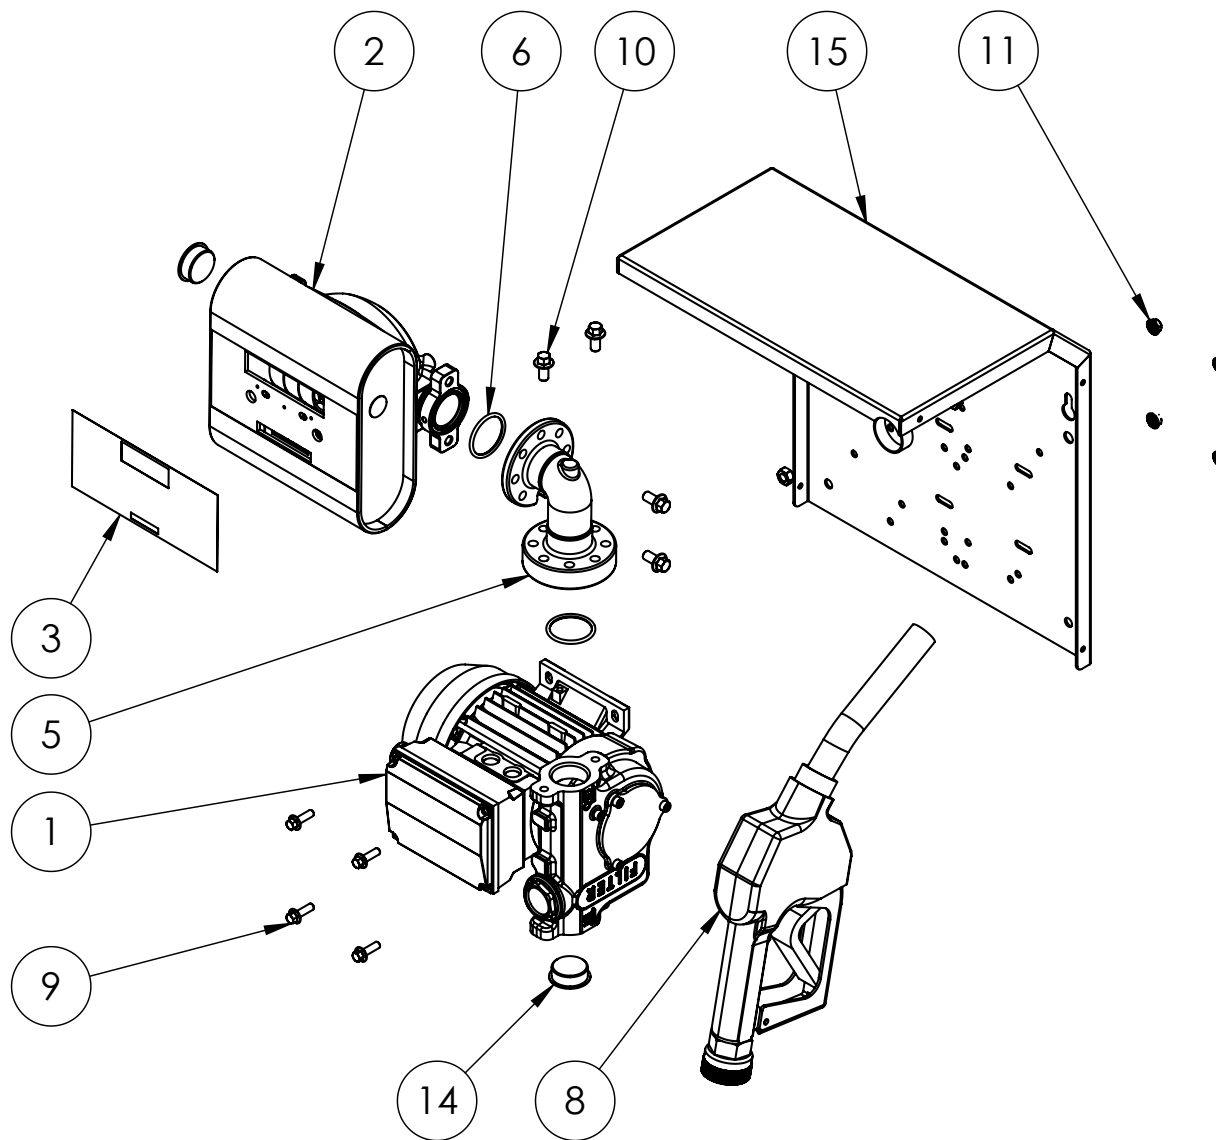

category

dispenser diesel

model

HI TECH

MADE IN ITALY 

POS	CODE	DESCRIPTION	Q.TY
1	-	Electric pump	1
2	TF3S1	meter	1
3	MA013	faceplate	1
4	240015025000	hose stem 1x25 O-Ring 3118 NBR	1
5	HT008	elbow 1"	1
6	OR011	O-RING 37 x 3NBR	2
7	91505270000	band 20x32	1
8	-	nozzle	1
9	81282325100	screw TE FR M6x20ISO 4162	4
10	VT005	screw TE FR M8x16ISO 4162	4
11	71000112	nut M6 ISO 4161	4
14	163013500000	Snap thread cap Ø31	2
15	HT016	metal panel	1