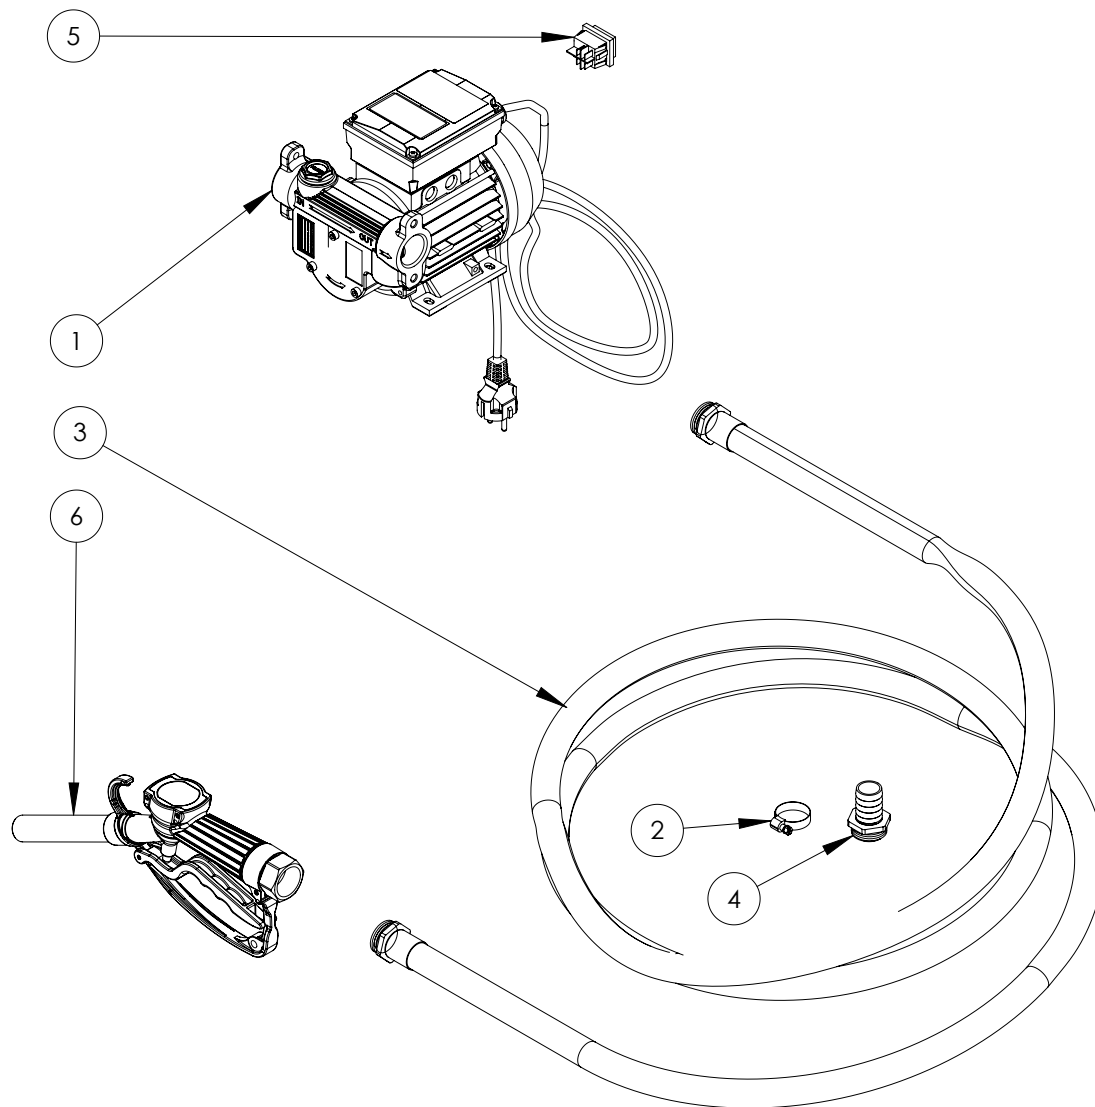

category

diesel transfer kit

model

MADE IN ITALY 

LIGHT TECH

POS.	DESCRIPTION	70L	80L	100L	QTY
1	PUMP	PA7000	PA8000	PA1007	1
2	CLAMP 20x32	91505270000	91505270000	91505270000	1
3	RUBBER HOSE Ø254M 3/4" x 1"	TUB250431	TUB250431	TUB250431	1
4	HOSE STEM 1x25	240015025000	240015025000	240015025000	1
5	SWITCH 22X30	190050210000	190050210000	190050210000	1
6	MANUAL NOZZLE Pit Tech 1" GAS Ø25 NBR	PT1GX25	PT1GX25	PT1GX25	1

POS.	DESCRIPTION	CODE		QTY		
		EASY TECH	LIGHT TECH	12 V	24 V	230 V
1	FILTER Ø25		FILTER Ø25	121500700000	121500700000	1
2	DELIVERY Ø19 4M 1" X 3/4"		TUB190431	TUB190431	TUB190431	1
3	MANUAL NOZZLE PIT TECH 1" GAS		PT1GX25	PT1GX25	PT1GX25	1
4	PUMP C-TECH 40		dc402200	dc404200	ac400200	1
5	BRASS HOSE STEM 3/4" X 25		240015016000	240015016000	240015016000	1
6	CLAMP 20x32		91505270000	91505270000	91505270000	2
7	SUCTION Ø25 2 M		20132500000	20132500000	20132500000	1