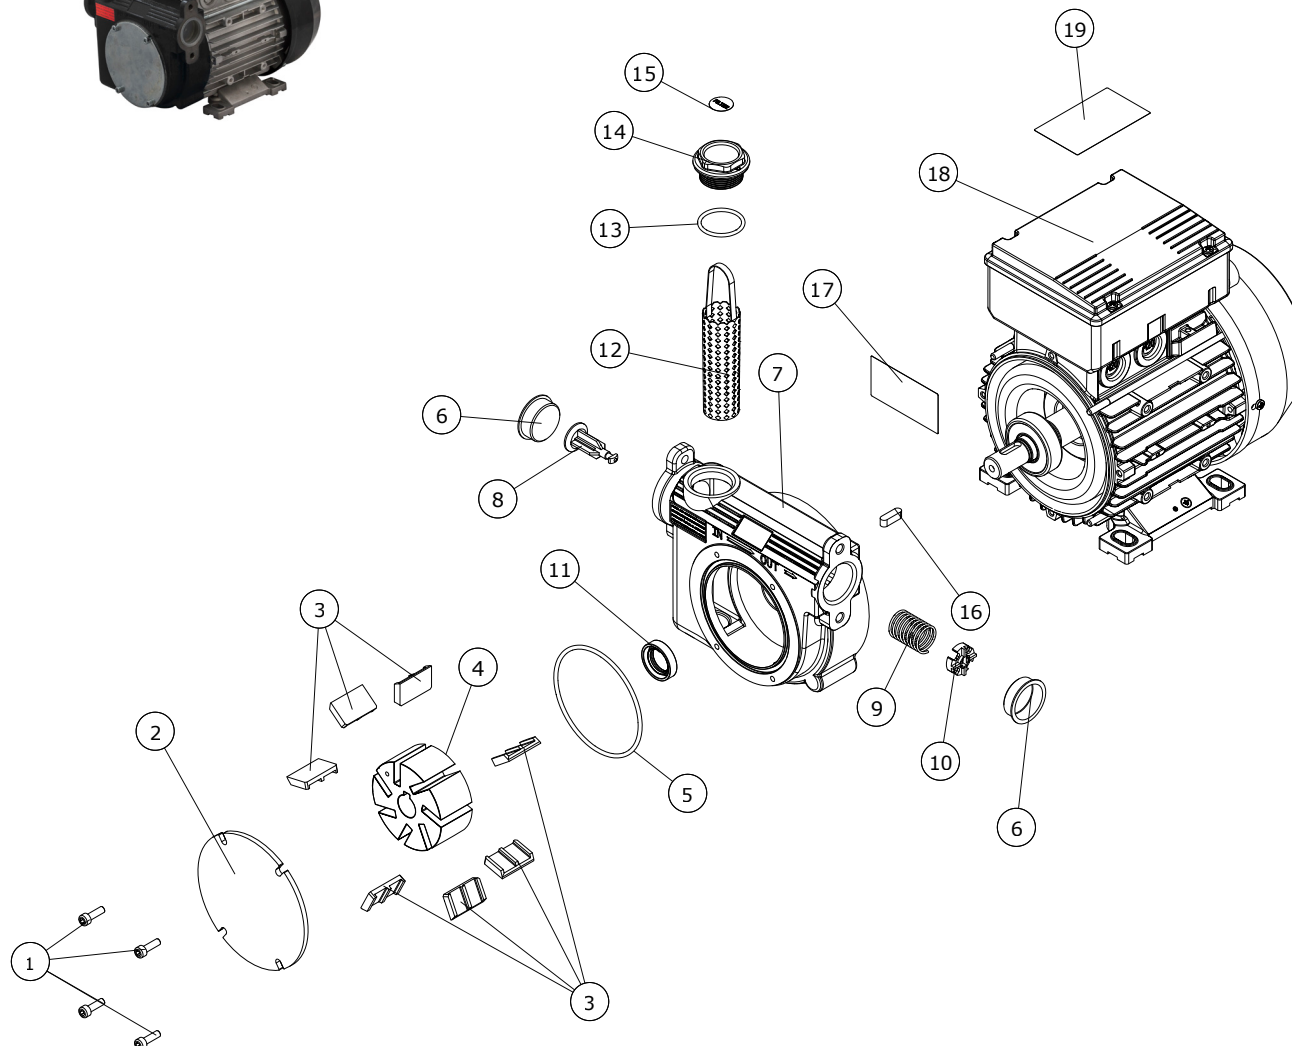

category

diesel electricpump

model

PA3 150

MADE IN ITALY

POS.	DESCRIPTION	CODE	QTY
1	screw M5X16 ISO 4762	13001007	4
2	pump cover 80-100 L.	71000063	1
3	large vane	71000569	6
4	impeller ø72	61000010	1
5	O-Ring 85X3 NBR	18001022	1
6	thread protection cap ø31	163013500000	2
7	pump body 150l	71000061	1
8	bypass valve	71000520	1
9	bypass spring	16001005	1
10	plate	71000521	1
11	sealing ring 20x30x7 SNBR	12001015020	1
12	large stainless steel filter	41410000	1
13	O-Ring 3118 NBR	18001008	1
14	cap 1"	17001094	1
15	"filter" label	71000587	1
16	key 6x6x20 UNI 6604-A	90505050000	1
17	ce label	-	1
18	motor 150l	me002	1
19	"danger" label	71000653	1

NOTE PA3 150L:

do not do under
5-second motor restarts

Adam Pumps spa
via della Resistenza 46/48
41011 Campogalliano (MO) - ITALIA

tel. +39 059 528 128
fax +39 059 528 437
info@adampumps.com