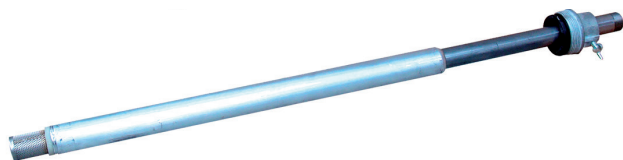

Suction Kit

DIESEL

FEATURES KIT 3/4"	2m	4m	Telescopic
Hose [material,Ø,m,fittings]	PVC, 25, 2, 3/4" M	PVC, 22, 4, 3/4" M	PVC, 20, 1030, 3/4" M
Fittings material	Brass	Plastic	Brass
Hose clamp	2	2	2
Pump hose stem	Included	Included	Included
Tank adaptor	No	No	Included 2"
Filter	Yes, 330 µm	-	Yes
Bottom valve	No	Yes	No
Telescopic	-	-	Yes

FEATURES KIT 1"	2m	4m	Telescopic
Hose [material,Ø,m,fittings]	PVC, 25, 2, 1" M	PVC, 22, 4, 1" M	PVC, 20, 880, 1" M
Fittings material	Brass	Plastic	Brass
Hose clamp	2	2	2
Pump hose stem	Included	Included	Included
Tank adaptor	No	No	-
Filter	-	-	-
Bottom valve	-	Yes	-
Telescopic	-	-	Yes

ACCESSORIES for all version

- choice tube length (telescopic excluded)